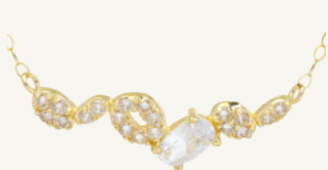

PCN0809

Weight: 0.95g
Chain length: 42cm/17inch
18K Gold Necklace Pendant

PCN0843

Weight: 1.75g
Chain length: 42cm/17inch
18K Gold Necklace Pendant

PCN0810

Weight: 0.90g
Chain length: 42cm/17inch
18K Gold Necklace Pendant