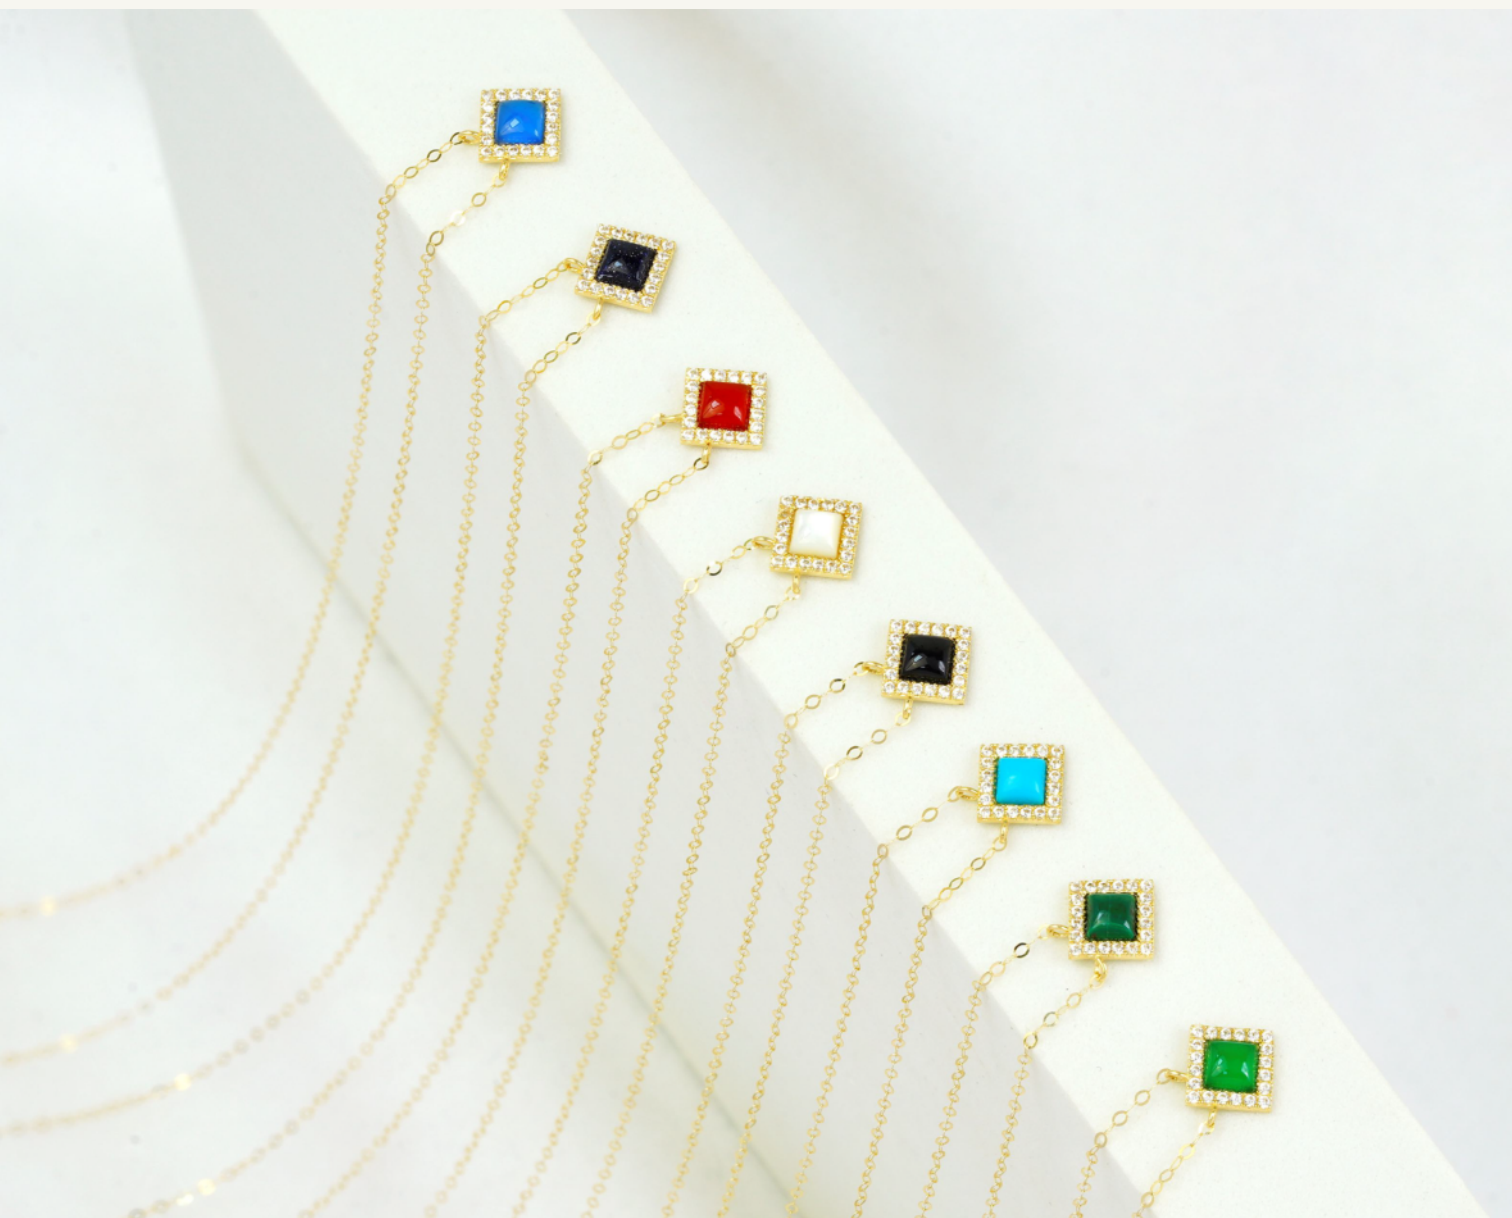

Weight: 0.50g
Chain length: 42cm/17inch
18k gold with gemstones
PCN1398

Weight: 0.53g
Chain length: 42cm/17inch
18k gold with gemstones
PCN1399

COLORFUL NECKLACE

SHINE EVERY MOMENT

Add a stylish touch to bright gold and diamonds with these perfectly stackable fashion jewelry