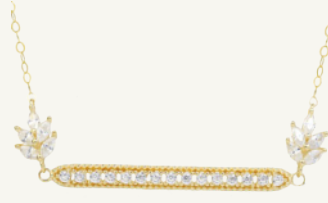

PCN1408

Weight: 1.35g
Chain length: 42cm/17inch
18K Gold Necklace Pendant

PCN1415

Weight: 1.78g
Chain length: 42cm/17inch
18K Gold Necklace Pendant

PCN0811

Weight: 1.68g
Chain length: 42cm/17inch
18K Gold Necklace Pendant