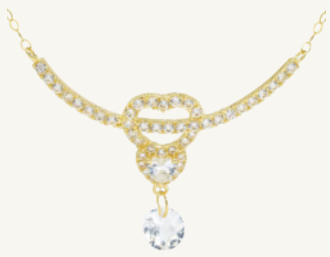

Weight: 1.19g
Chain length: 42cm/17inch
18K Gold Necklace Pendant

PCN0815