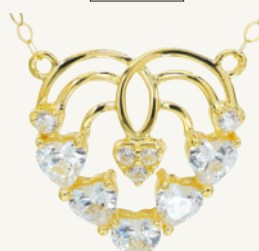

Weight: 1.05g
Chain length: 42cm/17inch
18K Gold Necklace Pendant

PCN0988