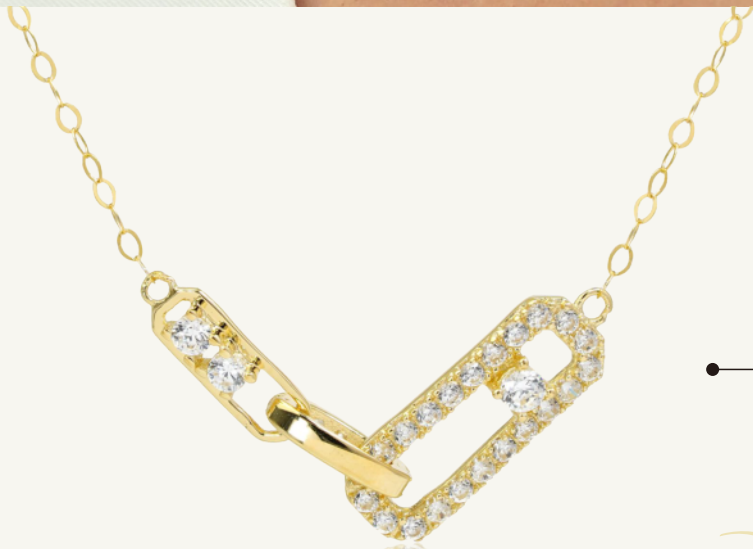

PCX 18K REAL GOLD JEWELRY

Jewelry Necklace

MOOI[®]
Joyería

These diamond jewelry are perfect for mixing and matching other sparkly styles! Stack them together for a truly on-trend look.

18k Gold

MOOI[®]
Joyería

Zircon

PURE GOLD NECKLACE

Add a stylish touch to bright gold and diamonds with these perfectly stackable fashion jewelry

Weight: 0.88g
Chain length: 38cm/15inch
18k Pure Gold Necklace

PP0050

Weight: 0.82g
Chain length: 38cm/15inch
18k Pure Gold Necklace

PP0051

Weight: 0.83g
Chain length: 38cm/15inch
18k Pure Gold Necklace

PP0052

Weight: 0.82g
Chain length: 38cm/15inch
18k Pure Gold Necklace

PP0053

Weight: 0.85g
Chain length: 38cm/15inch
18k Pure Gold Necklace