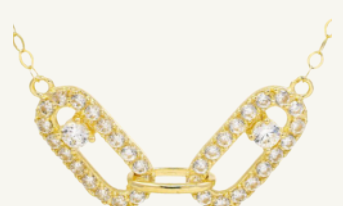

Weight: 1.20g
Chain length: 42cm/17inch
18K Gold Necklace Pendant

PCN1110