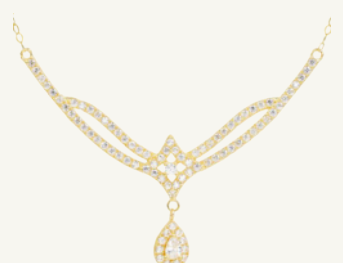

PCN0907

Weight: 0.88g
Chain length: 42cm/17inch
18K Gold Necklace Pendant

PCN0326

Weight: 1.31g
Chain length: 42cm/17inch
18K Gold Necklace Pendant

PCN0765

Weight: 1.51g
Chain length: 42cm/17inch
18K Gold Necklace Pendant